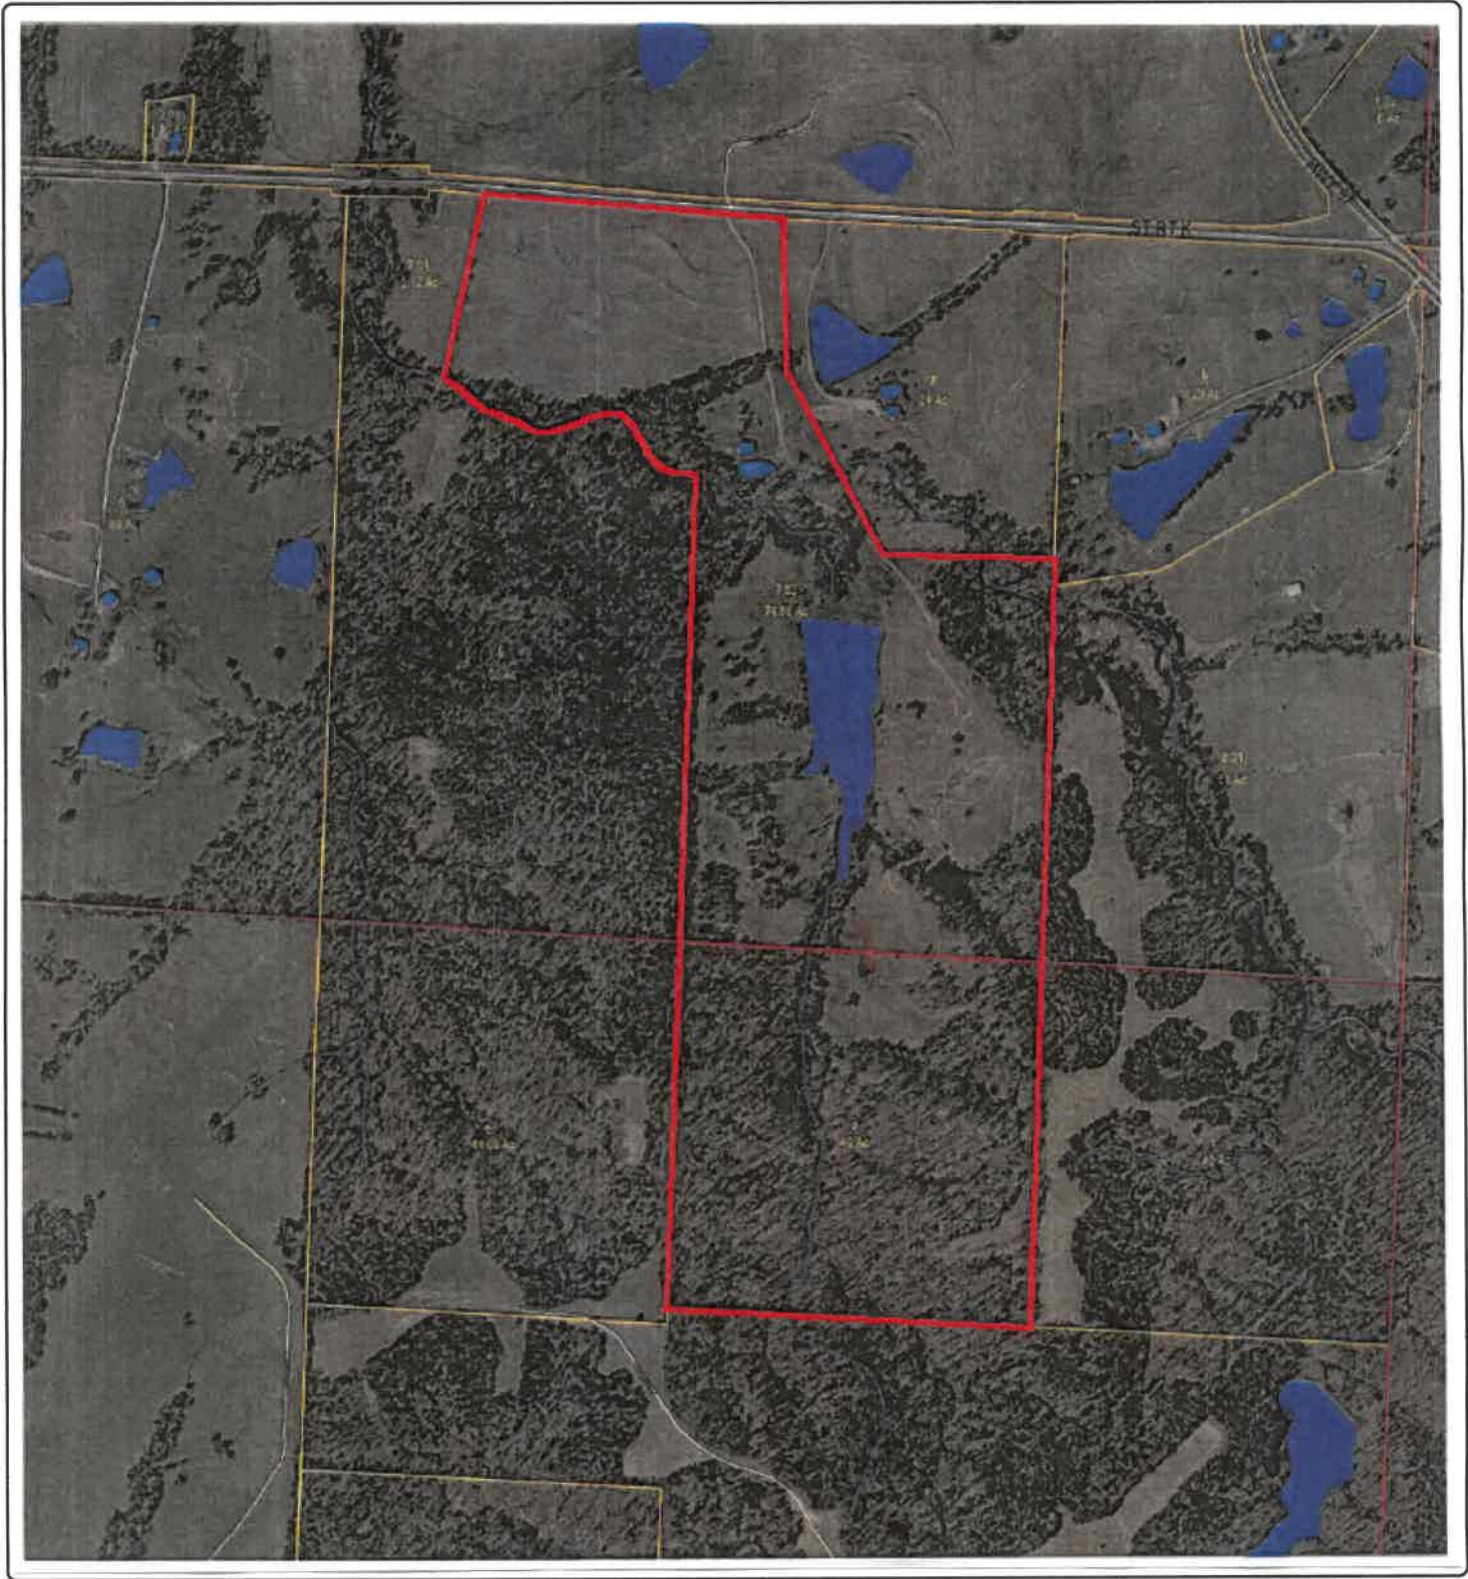

Parcel Owner Map Howard County , MISSOURI

Disclaimer

Howard County makes every effort to produce and publish the most current and accurate information possible. The data is provided "as is" without warranty or any representation of accuracy, timeliness or completeness. The County makes no warranties, express or implied, as to the use of the data.

Date Of Print 11/18/2019

Prepared By Jones, Georgeanna (GJ)

Comments

Scale: 1 inch = 657 feet

Parcel Number

13-4.0-20-000-000-007.020

Parcel Owner

MARQUARDT FARMS LLC