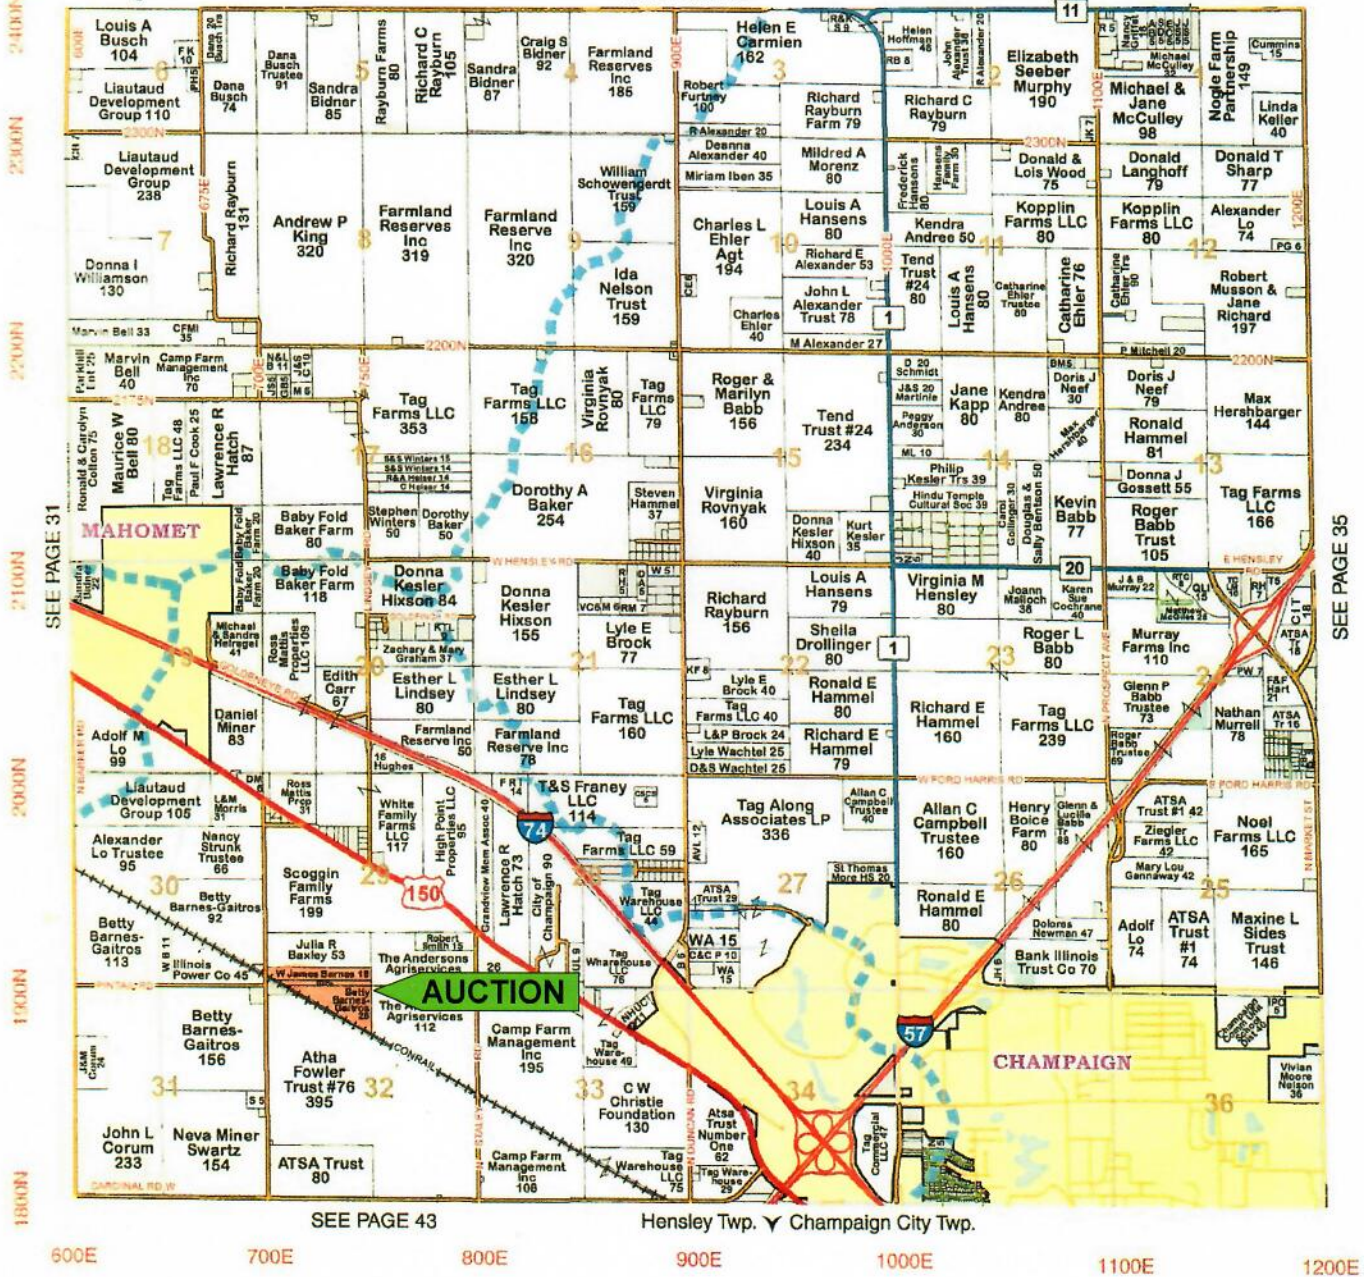

Hensley & Champaign City (NW)

Township 20N - Range 8E

Copyright © 2017 Mapping Solutions

SEE PAGE 21

SEE PAGE 23

SEE PAGE 35

SEE PAGE 31

SEE PAGE 43

Hensley Twp. Champaign City Twp.